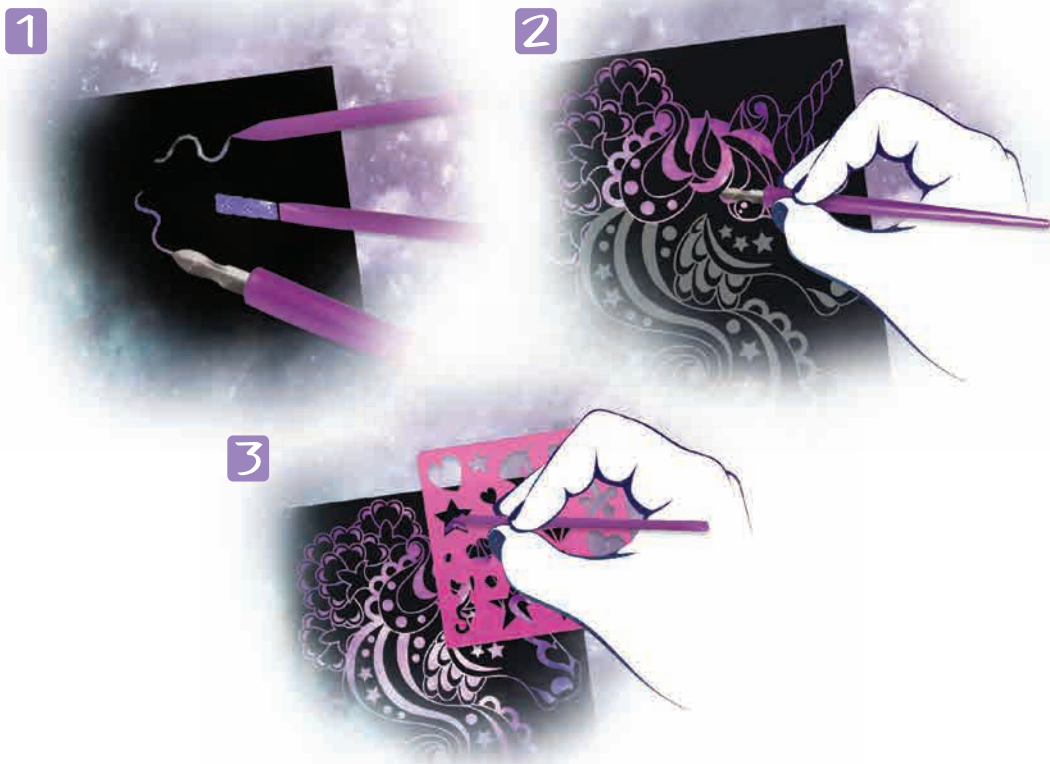

FILE INFORMATION

File Name: 11014-INST-IN20L V1.ai
Description: Scratch & Sketch Inst.
Creation Date: 10/MAY/2021
Designer: Isabelle

PRINTING

SIZE & MATERIAL

size (cm): L: 14.5 H: 18.5
material: C2S Art Paper (128 GSM)

COLOR PALET

C 40 M 20 Y 0 K 7	C 70 M 0 Y 35 K 0	galaxy
277C	326C	
C 0 M 0 Y 0 K 0	C 40 M 50 Y 0 K 0	C 75 M 85 Y 0 K 65
WHITE	2645C	2685C

Front

Back